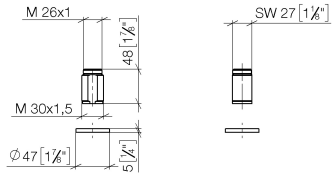

## Extension set -

---

12 720 970 90

- for clamping depths > 45 mm to max. 85 mm

For combination with rinsing spray set 27731970,  
27721970, 27723970, 27722970, 27731809,  
27718809 only.

**Extension set -**

12 720 970 90

mm [inches]

**Spare parts list**

No.	Item Number	Name	Quantity used	Delivery time
1	09 28 10 043 90	ring	1	60